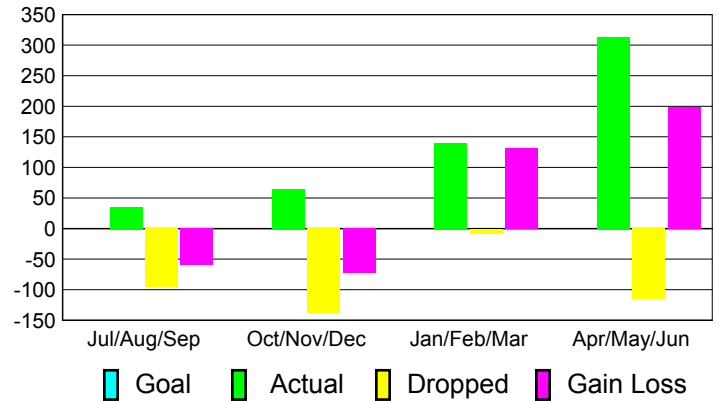

Membership Results 2010-2011

Goal, New, Dropped, Gain/Loss

Comparison of Membership Gain/Loss

Current Year Compared to the Previous Year