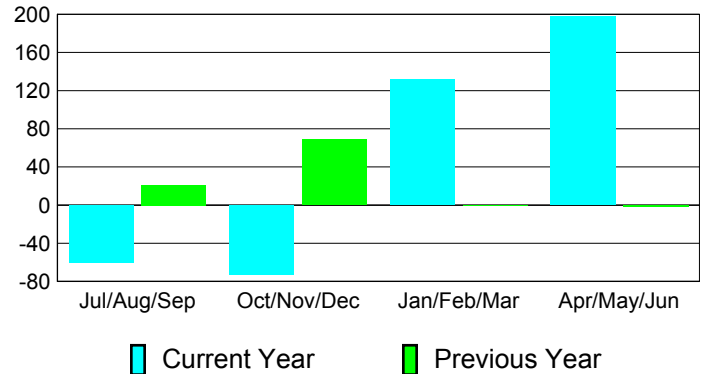

Membership Results
2010-2011

Membership
2009-2010

Month	Net Memb Goal	Actual New Memb	Actual Dropped Memb	Gain/Loss of Memb	Gain/Loss of Memb
Jul/Aug/Sep	0	35	-95	-60	21
Oct/Nov/Dec	0	65	-138	-73	69
Jan/Feb/Mar	0	140	-8	132	-1
Apr/May/June	0	313	-115	198	-2
Totals	0	553	-356	197	87

Membership Results 2010-2011

Goal, New, Dropped, Gain/Loss

Comparison of Membership Gain/Loss

Current Year Compared to the Previous Year

Gender Comparison 2010-2011

Jul/Aug/Sep

Oct/Nov/Dec

Jan/Feb/Mar

Apr/May/June

Male

Female