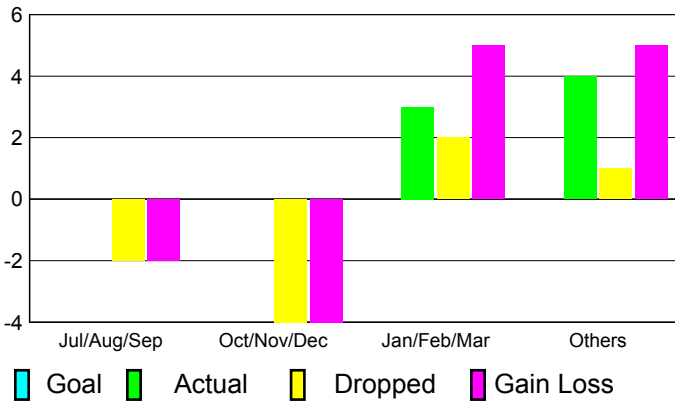

2010-2011 GMT Reports for District (or Undistricted) **District 301 C**

GMT: **Doctor DATUK K NAGARATN**, Location: **PHILIPPINES**

GMT CA: **5**

CLUBS

Club Results
2010-2011

Clubs
2009-2010

Month	New Club Goal	Actual New Clubs	Actual Dropped Clubs	Gain/Loss of Clubs	Gain/Loss of Clubs
Jul/Aug/Sep	0	0	-2	-2	0
Oct/Nov/Dec	0	0	-4	-4	2
Jan/Feb/Mar	0	3	2	5	-2
Apr/May/June	0	4	1	5	1
Totals	0	7	-3	4	1

Club Results 2010-2011

Goal, New, Dropped, Gain/Loss

Comparison of Club Gain/Loss

Current Year Compared to the Previous Year

YTD Status Quo Clubs 2010-2011

Status Quo Clubs Compared to Status Quo Members

MEMBERSHIP