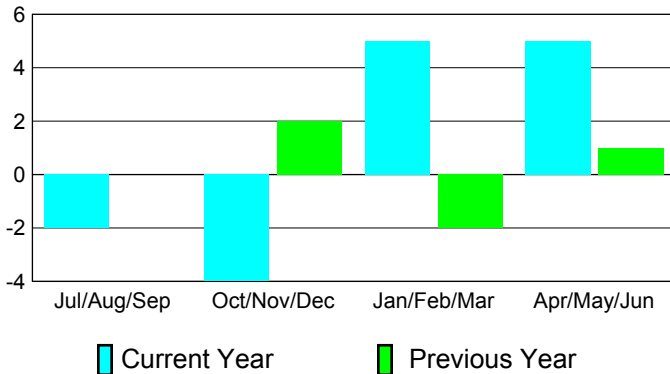

2010-2011 GMT Reports for District (or Undistricted) **District 301 C**

GMT: **Doctor DATUK K NAGARATN**, Location: **PHILIPPINES**

GMT CA: **5**

CLUBS

Club Results
2010-2011

Clubs
2009-2010

Month	New Club Goal	Actual New Clubs	Actual Dropped Clubs	Gain/Loss of Clubs	Gain/Loss of Clubs
Jul/Aug/Sep	0	0	-2	-2	0
Oct/Nov/Dec	0	0	-4	-4	2
Jan/Feb/Mar	0	3	2	5	-2
Apr/May/June	0	4	1	5	1
Totals	0	7	-3	4	1

Club Results 2010-2011

Goal, New, Dropped, Gain/Loss

Comparison of Club Gain/Loss

Current Year Compared to the Previous Year

YTD Status Quo Clubs 2010-2011

Status Quo Clubs Compared to Status Quo Members

MEMBERSHIP